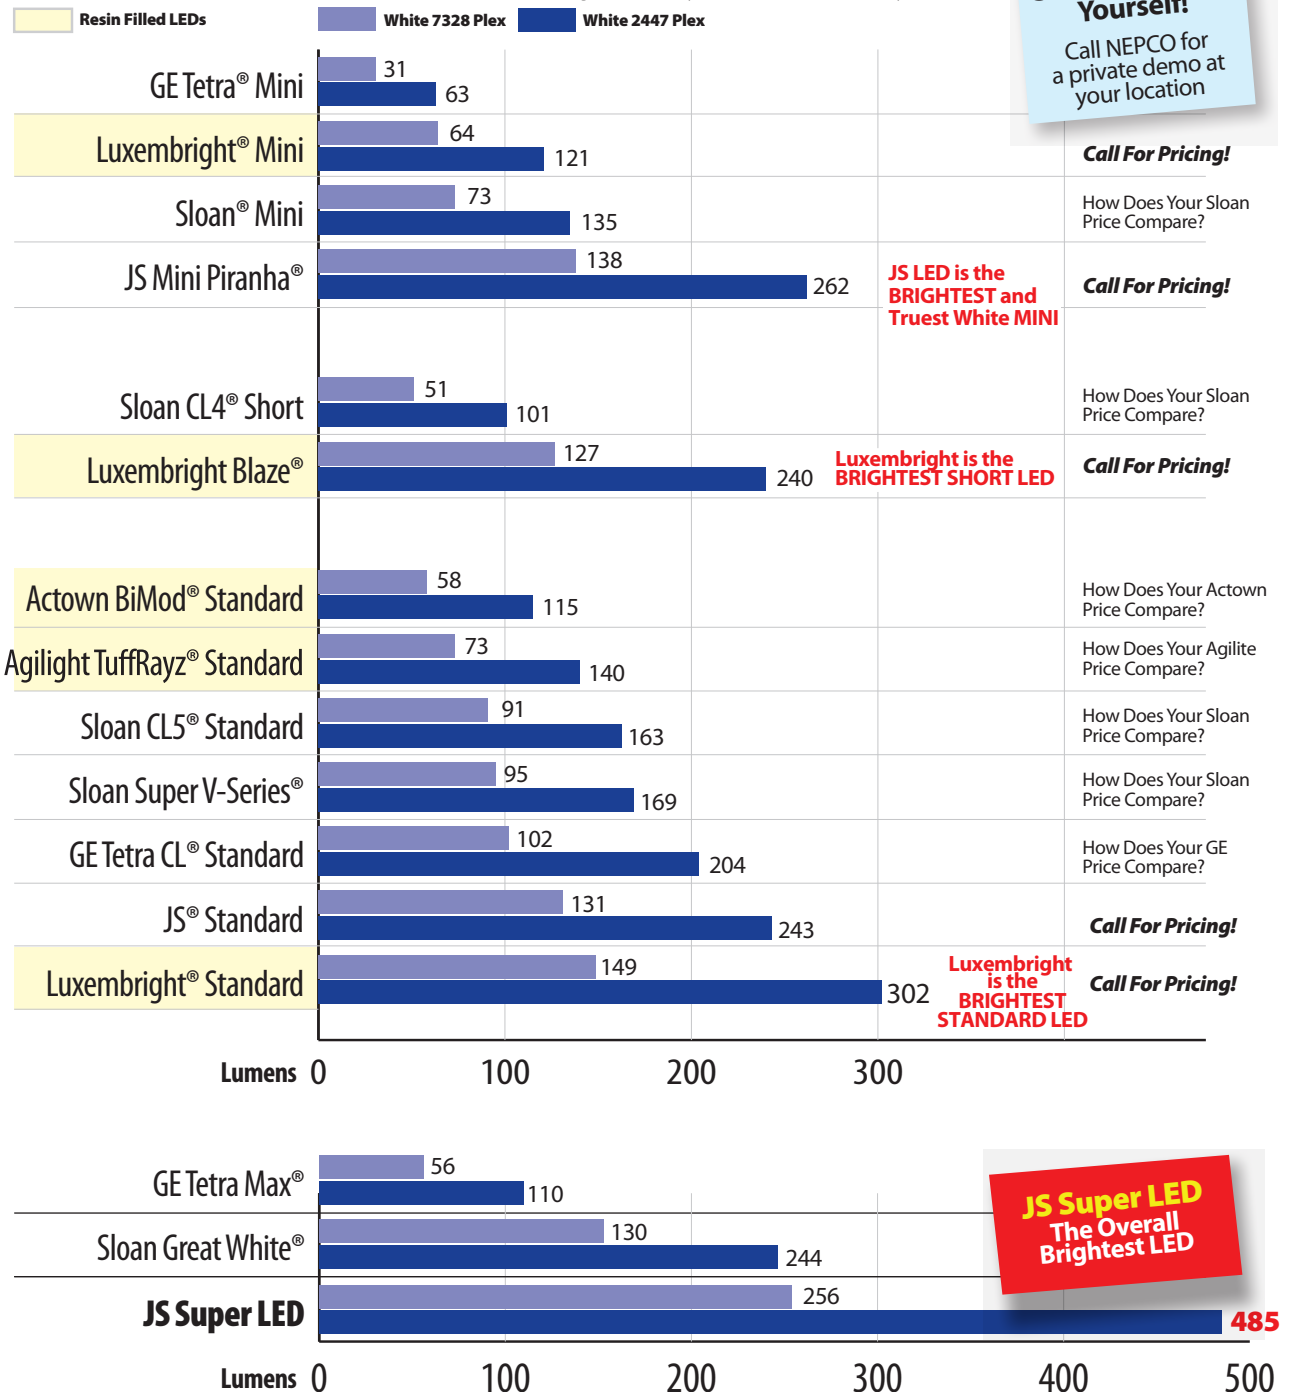

What's Your Best Value in LEDs?

Here's a hint—look at JS LED and Luxembright LED... but you can decide for yourself.

Lumen Output of White LEDs as Measured Through Two Types of White Acrylic

Module prices listed are based on full box price. Piece prices may be higher.

The test above was completed at NEPCO in May 2010. Using a calibrated lux meter (with a grey survey scope), we measured actual transmitted lumens of WHITE LEDs through two types of white acrylic. The LED light source for each product was 1ft of fresh product. Each product was illuminated in a 4" x 12" channel (4.5" return) constructed of Brite White aluminum. Plex was 7328 (white) and the newer 2447 (white) acrylic.