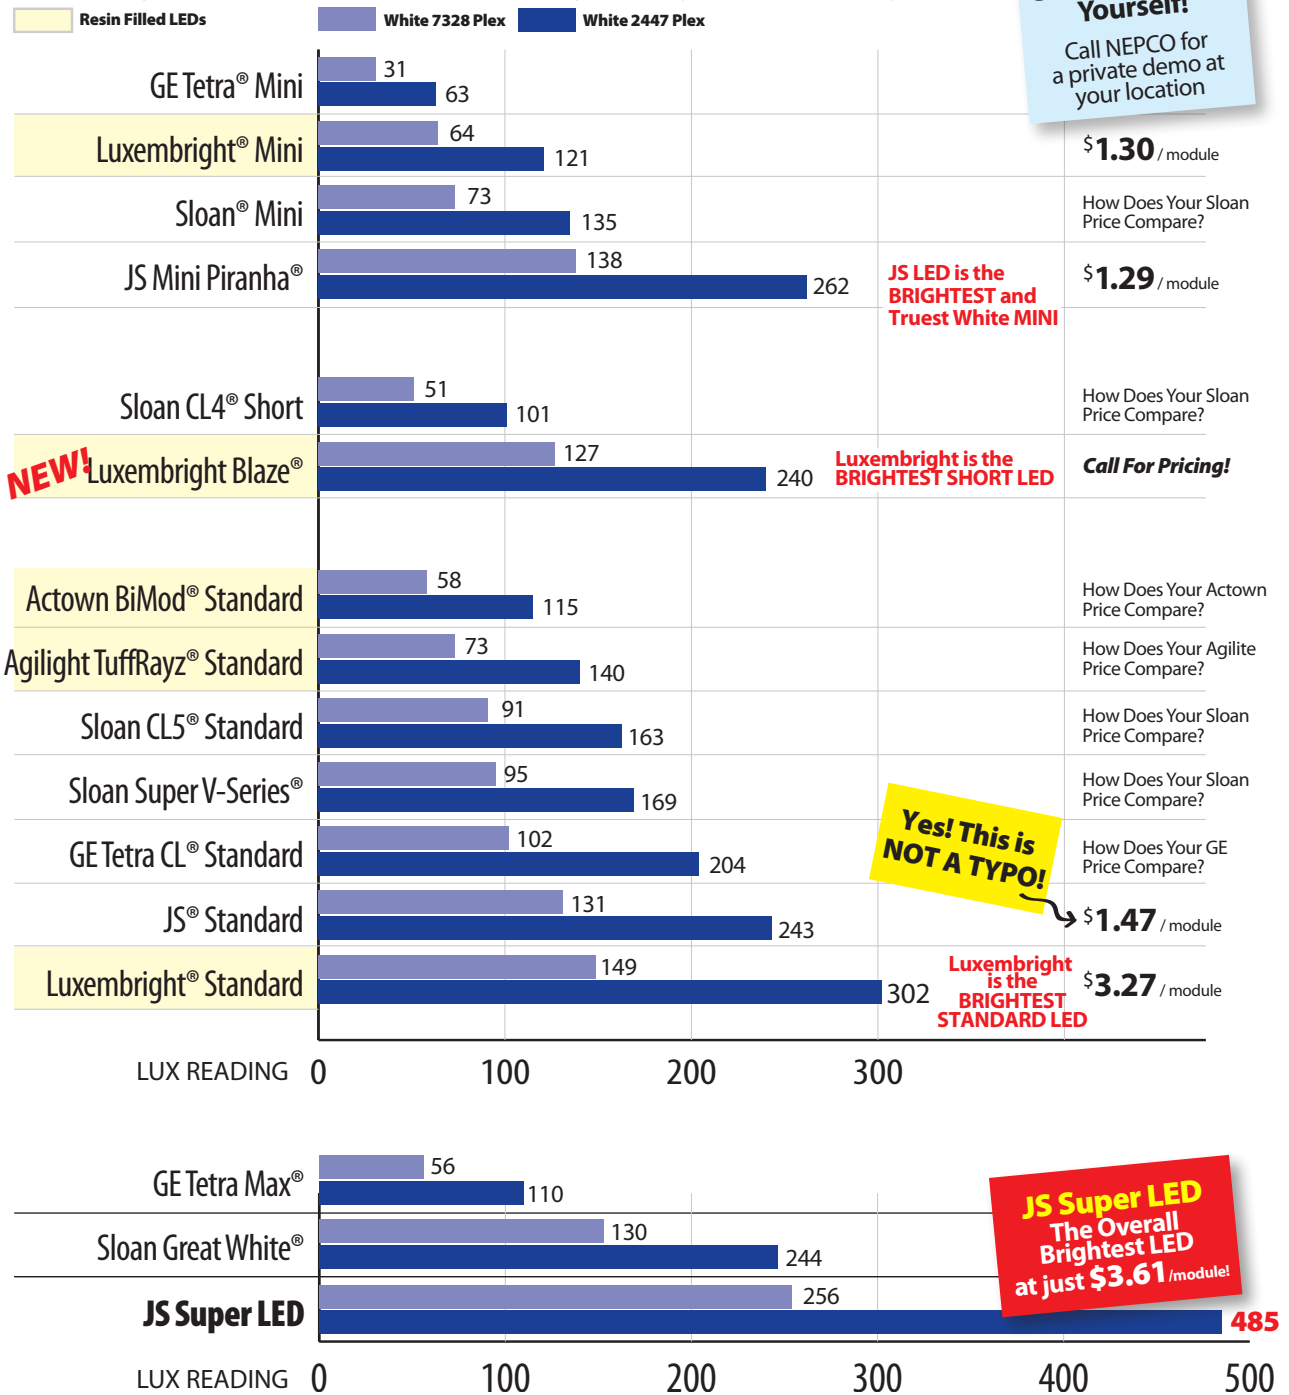

What's Your Best Value in LEDs?

Here's a hint—look at JS LED and Luxembright LED... but you can decide for yourself.

LUX Readings of White LEDs as Measured Through Two Types of White Acrylic

See the Test For Yourself!
Call NEPCO for a private demo at your location

JS LED is the BRIGHTEST and Truest White MINI

Luxembright is the BRIGHTEST SHORT LED

Yes! This is NOT A TYPO!

Luxembright is the BRIGHTEST STANDARD LED

JS Super LED The Overall Brightest LED at just \$3.61/module!

Module prices listed are based on full box price. Piece prices may be higher.

The test above was completed at NEPCO in May 2010. Using a calibrated LUX meter (with a grey survey scope), we took LUX readings of various WHITE LEDs through two types of white acrylic. The LED light source for each product was 1ft of fresh product. Each product was illuminated in a 4" x 12" channel (4.5" return) constructed of Brite White aluminum. Acrylic used was 7328 (white) and the newer 2447 (white) acrylic.