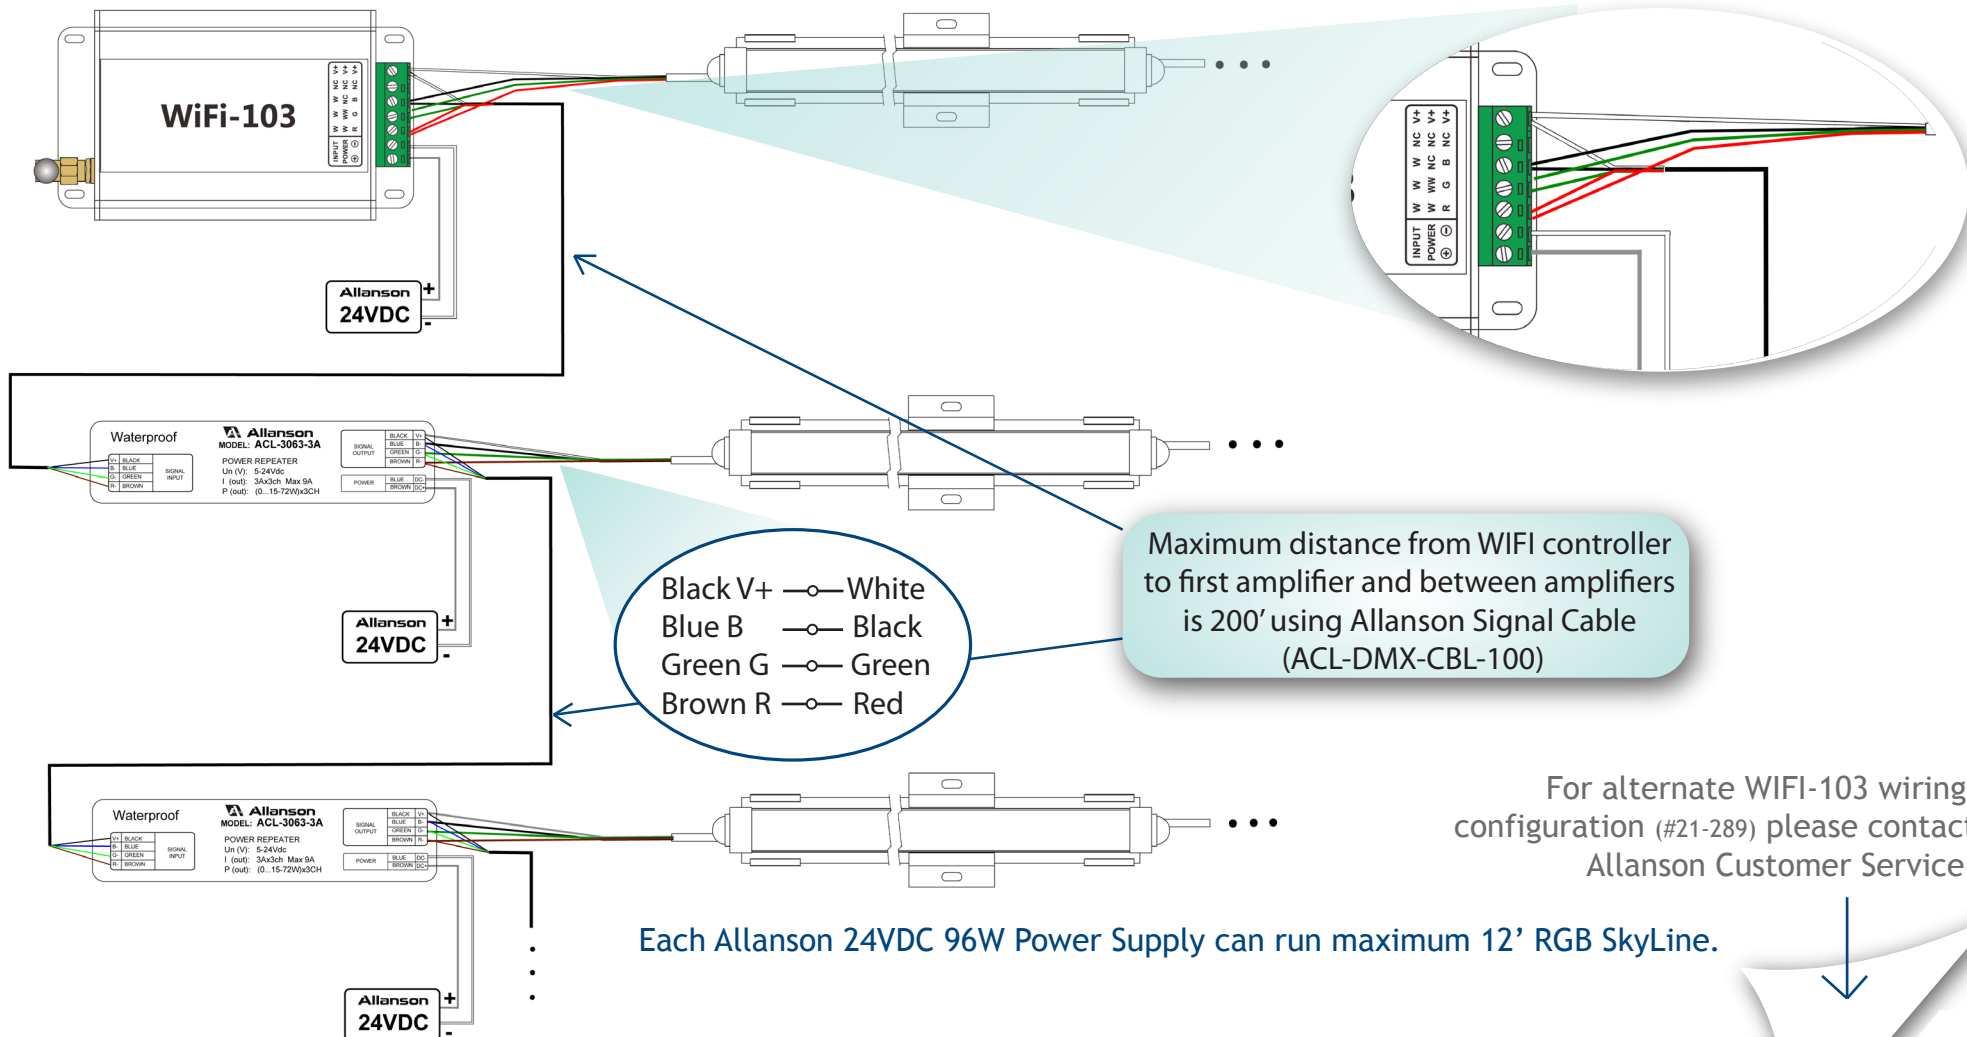

# ColorMix

RGB Lighting Systems

## Wiring Diagram: ACL-WIFI-103 with ACL-3063-3A & ARBT-XXRGB

For alternate WIFI-103 wiring configuration (#21-289) please contact Allanson Customer Service.

Each Allanson 24VDC 96W Power Supply can run maximum 12' RGB SkyLine.