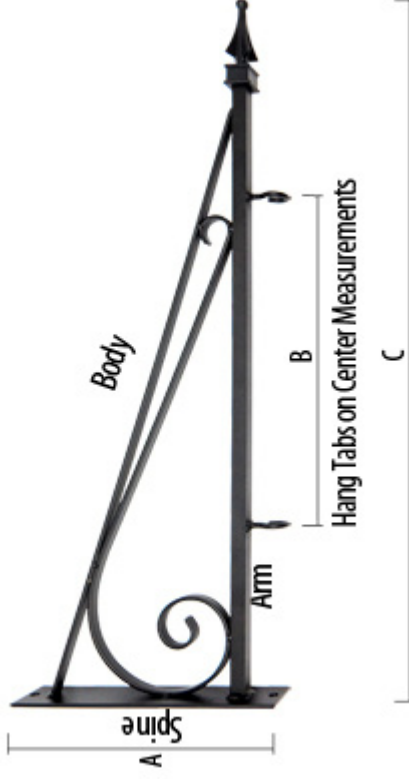

PREMIUM SERIES & STANDARD SERIES SCROLL BRACKETS SPECIFICATIONS

Premium Series Scroll Bracket