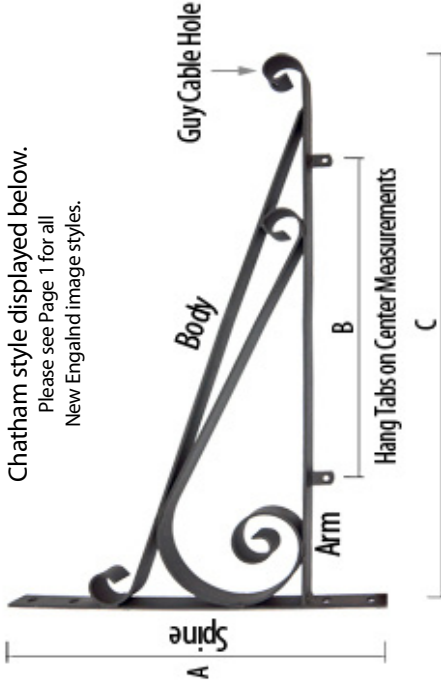

Chatham style displayed below.
Please see Page 1 for all
New England image styles.

NEW ENGLAND SERIES SCROLL BRACKET SPECIFICATIONS

Special Notes:

- Chatham and Newport spine has four holes for additional support.
- All Brackets have a black textured powder coated finish.
- Custom Steel Bracket work available - scaled drawing required for estimating.

Call or visit our website for additional information!
Offers valid as of 6/26/15. Offers are subject to change without notice.

Description	Item #	A	B	C	Spine	Body	Arm	Hang Tabs	Guy Cable Hole
30" Essex	SB30-100	11"	14"	30"	1/4" x 2" w/ 9/16" holes	1/4" x 1"	1/4" x 1"	1/4" x 1" w/ 7/16" holes	N/A
42" Essex	SB42-101	13 1/2"	24"	42"	1/4" x 2" w/ 9/16" holes	1/4" x 1 1/2"	1/4" x 1 1/2"	1/4" x 1" w/ 7/16" holes	1/2"
30" Nantucket	SB30-102	11 1/2"	14"	30"	1/4" x 2" w/ 9/16" holes	1/4" x 1"	1/4" x 1"	1/4" x 1" w/ 7/16" holes	N/A
42" Nantucket	SB42-103	14 1/2"	24"	42"	1/4" x 2" w/ 9/16" holes	1/4" x 1 1/2"	1/4" x 1 1/2"	1/4" x 1" w/ 7/16" holes	1/2"
30" Wickford	SB30-104	11 1/4"	14"	30"	1/4" x 2" w/ 9/16" holes	1/4" x 1"	1/4" x 1"	1/4" x 1" w/ 7/16" holes	N/A
42" Wickford	SB42-105	13 1/2"	24"	42"	1/4" x 2" w/ 9/16" holes	1/4" x 1 1/2"	1/4" x 1 1/2"	1/4" x 1" w/ 7/16" holes	1/2"
42" New Bedford	SB42-107	11"	24"	42"	1/4" x 4" w/ 9/16" holes	3/4" x 3/4"	1/4" x 1/2"	1/4" x 1" w/ 7/16" holes	N/A
30" Mount Hope	SB30-108	10 1/2"	14"	30"	1/4" x 4" w/ 9/16" holes	3/4" x 3/4"	1/4" x 1/2"	1/4" x 1" w/ 7/16" holes	N/A
42" Mount Hope	SB42-109	11"	24"	42"	1/4" x 4" w/ 9/16" holes	3/4" x 3/4"	1/4" x 1/2"	1/4" x 1" w/ 7/16" holes	N/A
36" Newport	SB36-110	28"	16 1/2"	36"	1/4" x 1 1/2" w/ 9/16" holes	1/4" x 1 1/2"	1/4" x 1 1/2"	1/4" x 1" w/ 7/16" holes	1/2"
48" Newport	SB48-111	32 1/2"	22 1/4"	48"	1/4" x 1 1/2" w/ 9/16" holes	1/4" x 1 1/2"	1/4" x 1 1/2"	1/4" x 1" w/ 3/8" holes	1/2"
60" Newport	SB60-112	36 3/4"	27 1/2"	60"	1/4" x 1 1/2" w/ 9/16" holes	1/4" x 1 1/2"	1/4" x 1 1/2"	1/4" x 1" w/ 3/8" holes	1/2"
42" Chatham	SB42-113	26"	24"	42"	1/4" x 1 1/2" w/ 9/16" holes	1/4" x 1 1/2"	1/4" x 1 1/2"	1/4" x 1" w/ 3/8" holes	1/2"
54" Chatham	SB54-114	25 1/2"	34"	54"	1/4" x 1 1/2" w/ 9/16" holes	1/4" x 1 1/2"	1/4" x 1 1/2"	1/4" x 1" w/ 3/8" holes	1/2"
30" Slater	SB30-115	12"	14"	30"	1/4" x 2" w/ 9/16" holes	1/4" x 1"	1/4" x 1"	1/4" x 1" w/ 3/8" holes	N/A
42" Slater	SB42-116	13 1/2"	24"	42"	1/4" x 2" w/ 9/16" holes	1/4" x 1 1/2"	1/4" x 1 1/2"	1/4" x 1" w/ 3/8" holes	1/2"
30" Mystic	SB30-117	11 1/4"	14"	30"	1/4" x 2" w/ 9/16" holes	1/4" x 1"	1/4" x 1"	1/4" x 1" w/ 3/8" holes	N/A
42" Mystic	SB42-118	13 1/2"	24"	42"	1/4" x 2" w/ 9/16" holes	1/4" x 1 1/2"	1/4" x 1 1/2"	1/4" x 1" w/ 3/8" holes	1/2"