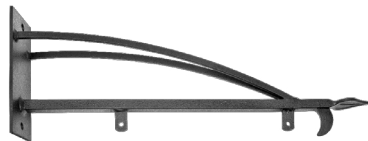

**AVAILABLE
NEW ITEM
NOW**

STRAIGHT ARM BRACKETS

For Hanging Signs or Banners

Please See Page 3 for Straight Arm Specifications

		36"	48"	60"
With Fixed, Welded Hang Tabs		SB36-119	SB48-120	SB60-121
		SB36-122	SB48-123	SB60-124
		SB36-125	SB48-126	SB60-127
		SB36-128	SB48-129	SB60-130
With Adjustable (Stainless Steel Eye Bolts) Hang Tabs		N/A	*SB48-131-ADJ	*SB60-132-ADJ
		N/A	*SB48-133-ADJ	*SB60-134-ADJ
		N/A	*SB48-135-ADJ	*SB60-136-ADJ
		N/A	*SB48-137-ADJ	*SB60-138-ADJ

* All brackets with **adjustable hang tabs** allow the flexibility to compensate for a projecting soffit/jet work and are sold with two stainless steel eye bolts, washers, nuts and UV stabilized rubber washers to seal elements from entering the arm. Simply drill two holes at the desired eyebolt locations and the sign is ready to hang.

800-327-7562
401-438-4550 ~ FAX 401-438-1533
Daily Deliveries Throughout
New England and Nearby New York

NEW ENGLAND SERIES SCROLL BRACKETS

Please See Page 4 for all New England
Style Specifications

ESSEX

30" SB30-100
42" SB42-101

NEW BEDFORD

42" SB42-107

CHATHAM

42" SB42-113
54" SB54-114

NANTUCKET

30" SB30-102
42" SB42-103

MOUNT HOPE