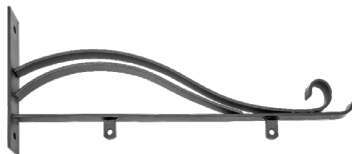

**AVAILABLE
NEW ITEM
NOW**

STRAIGHT ARM BRACKETS

For Hanging Signs or Banners

Please See Page 3 for Straight Arm Specifications

		36"	48"	60"
With Fixed, Welded Hang Tabs		SB36-119	SB48-120	SB60-121
		SB36-122	SB48-123	SB60-124
		SB36-125	SB48-126	SB60-127
		SB36-128	SB48-129	SB60-130
With Adjustable (Stainless Steel Eye Bolts) Hang Tabs		N/A	*SB48-131-ADJ	*SB60-132-ADJ
		N/A	*SB48-133-ADJ	*SB60-134-ADJ
		N/A	*SB48-135-ADJ	*SB60-136-ADJ
		N/A	*SB48-137-ADJ	*SB60-138-ADJ

800-327-7562
401-438-4550 ~ FAX 401-438-1533
Daily Deliveries Throughout
New England and Nearby New York

NEW ENGLAND SERIES SCROLL BRACKETS

Please See Page 4 for all New England
Style Specifications

ESSEX

30" SB30-100
42" SB42-101

NEW BEDFORD

42" SB42-107

CHATHAM

42" SB42-113
54" SB54-114

NANTUCKET

30" SB30-102
42" SB42-103

MOUNT HOPE

30" SB30-108
42" SB42-109

SLATER

30" SB30-115
42" SB42-116

WICKFORD

30" SB30-104
42" SB42-105

*Newport is specifically designed for
use with oval and circle type shapes!

NEWPORT

36" SB36-110
48" SB48-111
60" SB60-112