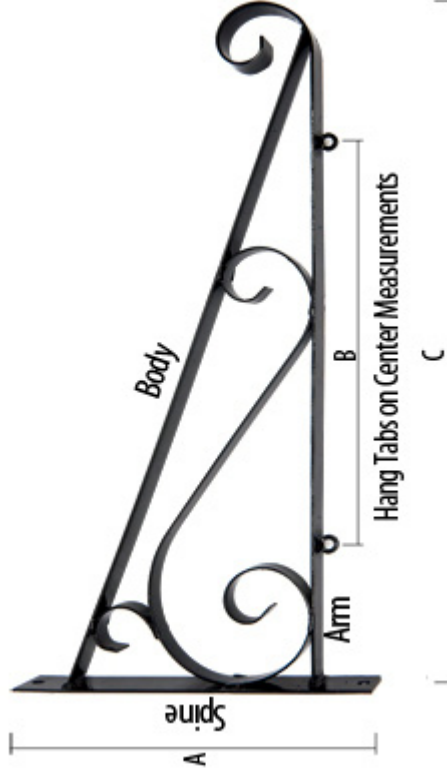

Standard Series Scroll Bracket

Description	Item #	A	B	C	Spine	Body	Arm	Hang Tabs
20" Premium Scroll Bracket	SB20-Prem	8"	8"	20"	3/16" x 1 1/2" w/ 3/8" Holes	3/16" x 1/2"	1/2" x 1/2"	3/16" Wire w/ 1/2" Hole
26" Premium Scroll Bracket	SB26-Prem	9"	12"	26"	3/16" x 2" w/ 3/8" Holes	3/16" x 1/2"	5/8" x 5/8"	1/4" Wire w/ 5/8" Hole
30" Premium Scroll Bracket	SB30-Prem	10 1/2"	14"	30"	3/16" x 2" w/ 3/8" Holes	3/16" x 1/2"	5/8" x 5/8"	1/4" Wire w/ 5/8" Hole
36" Premium Scroll Bracket	SB36-Prem	10 1/2"	20"	36"	3/16" x 2" w/ 3/8" Holes	3/16" x 1/2"	5/8" x 5/8"	1/4" Wire w/ 5/8" Hole
42" Premium Scroll Bracket	SB42-Prem	11 3/4"	21 7/8"	42"	3/16" x 2" w/ 3/8" Holes	3/16" x 1/2"	5/8" x 5/8"	1/4" Wire w/ 5/8" Hole
18" Standard Scroll Bracket	SB18	11"	6 1/4"	18"	1/16" x 1 1/4" w/ 1/4" Holes	1/16" x 3/4"	1/16" x 3/4"	3" Washers
24" Standard Scroll Bracket	SB24	11"	10 1/4"	24"	1/8" x 1 1/4" w/ 1/4" Holes	1/8" x 1"	1/8" x 1"	3" Washers
30" Standard Scroll Bracket	SB30	15"	17 1/4"	30"	1/8" x 1 1/2" w/ 1/4" Holes	1/8" x 1"	1/8" x 1"	3" Washers
36" Standard Scroll Bracket	SB36	15"	20 7/8"	36"	1/16" x 1 1/2" w/ 1/4" Holes	1/16" x 1"	1/16" x 1"	3" Washers
42" Standard Scroll Bracket	SB42	16"	24"	42"	1/8" x 1 1/2" w/ 1/4" Holes	1/8" x 1"	1/8" x 1"	3" Washers
48" Standard Scroll Bracket	SB48	16"	23"	48"	1/8" x 1 1/2" w/ 1/4" Holes	1/8" x 1"	1/8" x 1"	3" Washers

*Custom made for NEPCO, therefore pricing will be higher on 30" than 48".

Offers Valid as of 6/26/2015. Offers are subject to change without notice.