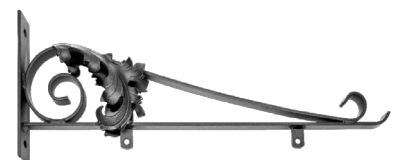

**AVAILABLE
NEW ITEM
NOW**

STRAIGHT ARM BRACKETS

For Hanging Signs or Banners

Please See Page 3 for Straight Arm Specifications

		36"	48"	60"
With Fixed, Welded Hang Tabs		SB36-119	SB48-120	SB60-121
		SB36-122	SB48-123	SB60-124
		SB36-125	SB48-126	SB60-127
		SB36-128	SB48-129	SB60-130
With Adjustable (Stainless Steel Eye Bolts) Hang Tabs		N/A	*SB48-131-ADJ	*SB60-132-ADJ
		N/A	*SB48-133-ADJ	*SB60-134-ADJ
		N/A	*SB48-135-ADJ	*SB60-136-ADJ
		N/A	*SB48-137-ADJ	*SB60-138-ADJ

* All brackets with **adjustable hang tabs** allow the flexibility to compensate for a projecting soffit/jet work and are sold with two stainless steel eye bolts, washers, nuts and UV stabilized rubber washers to seal elements from entering the arm. Simply drill two holes at the desired eyebolt locations and the sign is ready to hang.

30" SB30-100
42" SB42-101

NEW BEDFORD

42" SB42-107

CHATHAM

42" SB42-113
54" SB54-114

NANTUCKET

30" SB30-102
42" SB42-103

MOUNT HOPE

30" SB30-108
42" SB42-109

SLATER

30" SB30-115
42" SB42-116

WICKFORD

30" SB30-104
42" SB42-105

*Newport is specifically designed for
use with oval and circle type shapes!

NEWPORT

36" SB36-110
48" SB48-111
60" SB60-112