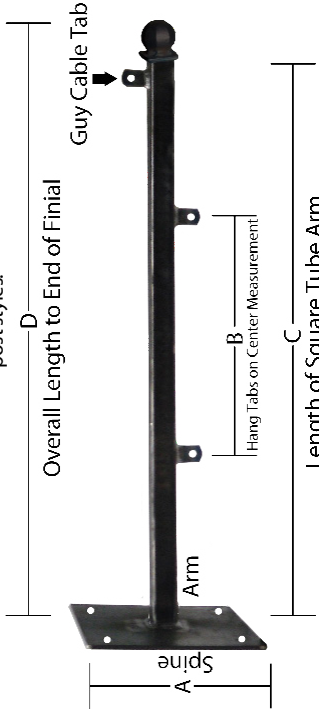

Rounded Top Displayed Below.
Please see Page 1 for all
post styles.

STRAIGHT ARM BRACKETS FOR HANGING SIGNS OR BANNERS SPECIFICATION CHART

Special Notes:

- All steel brackets are powder coated textured black paint.
- Custom Steel Bracket work available - scaled drawing required for estimating.

Call or visit our website for additional information!

Offers valid as of 6/26/2015. Offers are subject to change without notice.

Item #	A	B	C	D	Spine	Arm	Hang Tabs	Guy Cable Tab
SB36-119	10"	20"	36"	36½"	¼" X 10" X 10" w/ ⅝" Holes	1½" X 1½" X 1½" X 1½" Wall	¼" X 1" w/ 7/16" Holes	¼" X 1" w/ 7/16" Hole
SB48-120	10"	28"	48"	48½"	¼" X 10" X 10" w/ ⅝" Holes	1½" X 1½" X 1½" X 1½" Wall	¼" X 1" w/ 7/16" Holes	¼" X 1" w/ 7/16" Hole
SB60-121	10"	40"	60"	60½"	¼" X 10" X 10" w/ ⅝" Holes	1½" X 1½" X 1½" X 1½" Wall	¼" X 1" w/ 7/16" Holes	¼" X 1" w/ 7/16" Hole
SB36-122	10"	20"	36"	38½"	¼" X 10" X 10" w/ ⅝" Holes	1½" X 1½" X 1½" X 1½" Wall	¼" X 1" w/ 7/16" Holes	¼" X 1" w/ 7/16" Hole
SB48-123	10"	28"	48"	50½"	¼" X 10" X 10" w/ ⅝" Holes	1½" X 1½" X 1½" X 1½" Wall	¼" X 1" w/ 7/16" Holes	¼" X 1" w/ 7/16" Hole
SB60-124	10"	40"	60"	62½"	¼" X 10" X 10" w/ ⅝" Holes	1½" X 1½" X 1½" X 1½" Wall	¼" X 1" w/ 7/16" Holes	¼" X 1" w/ 7/16" Hole
SB36-125	10"	20"	36"	44½"	¼" X 10" X 10" w/ ⅝" Holes	1½" X 1½" X 1½" X 1½" Wall	¼" X 1" w/ 7/16" Holes	¼" X 1" w/ 7/16" Hole
SB48-126	10"	28"	48"	56½"	¼" X 10" X 10" w/ ⅝" Holes	1½" X 1½" X 1½" X 1½" Wall	¼" X 1" w/ 7/16" Holes	¼" X 1" w/ 7/16" Hole
SB60-127	10"	40"	60"	68½"	¼" X 10" X 10" w/ ⅝" Holes	1½" X 1½" X 1½" X 1½" Wall	¼" X 1" w/ 7/16" Holes	¼" X 1" w/ 7/16" Hole
SB36-128	10"	20"	36"	42¼"	¼" X 10" X 10" w/ ⅝" Holes	1½" X 1½" X 1½" X 1½" Wall	¼" X 1" w/ 7/16" Holes	¼" X 1" w/ 7/16" Hole
SB48-129	10"	28"	48"	54¼"	¼" X 10" X 10" w/ ⅝" Holes	1½" X 1½" X 1½" X 1½" Wall	¼" X 1" w/ 7/16" Holes	¼" X 1" w/ 7/16" Hole
SB60-130	10"	40"	60"	66¼"	¼" X 10" X 10" w/ ⅝" Holes	1½" X 1½" X 1½" X 1½" Wall	¼" X 1" w/ 7/16" Holes	¼" X 1" w/ 7/16" Hole
*SB48-131-ADJ	10"	<i>adjustable</i>	48"	48½"	¼" X 10" X 10" w/ ⅝" Holes	1½" X 1½" X 1½" X 1½" Wall	5/16" S.S. Eyebolts w/HDWE	¼" X 1" w/ 7/16" Hole
*SB60-132-ADJ	10"	<i>adjustable</i>	60"	60½"	¼" X 10" X 10" w/ ⅝" Holes	1½" X 1½" X 1½" X 1½" Wall	5/16" S.S. Eyebolts w/HDWE	¼" X 1" w/ 7/16" Hole
*SB48-133-ADJ	10"	<i>adjustable</i>	48"	50½"	¼" X 10" X 10" w/ ⅝" Holes	1½" X 1½" X 1½" X 1½" Wall	5/16" S.S. Eyebolts w/HDWE	¼" X 1" w/ 7/16" Hole
*SB60-134-ADJ	10"	<i>adjustable</i>	60"	62½"	¼" X 10" X 10" w/ ⅝" Holes	1½" X 1½" X 1½" X 1½" Wall	5/16" S.S. Eyebolts w/HDWE	¼" X 1" w/ 7/16" Hole
*SB48-135-ADJ	10"	<i>adjustable</i>	48"	56½"	¼" X 10" X 10" w/ ⅝" Holes	1½" X 1½" X 1½" X 1½" Wall	5/16" S.S. Eyebolts w/HDWE	¼" X 1" w/ 7/16" Hole
*SB60-136-ADJ	10"	<i>adjustable</i>	60"	68½"	¼" X 10" X 10" w/ ⅝" Holes	1½" X 1½" X 1½" X 1½" Wall	5/16" S.S. Eyebolts w/HDWE	¼" X 1" w/ 7/16" Hole
*SB48-137-ADJ	10"	<i>adjustable</i>	48"	54½"	¼" X 10" X 10" w/ ⅝" Holes	1½" X 1½" X 1½" X 1½" Wall	5/16" S.S. Eyebolts w/HDWE	¼" X 1" w/ 7/16" Hole
*SB60-138-ADJ	10"	<i>adjustable</i>	60"	66¼"	¼" X 10" X 10" w/ ⅝" Holes	1½" X 1½" X 1½" X 1½" Wall	5/16" S.S. Eyebolts w/HDWE	¼" X 1" w/ 7/16" Hole