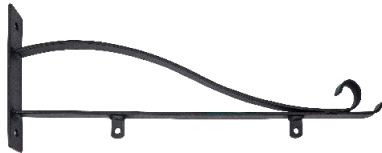

**AVAILABLE
NEW ITEM
NOW**

STRAIGHT ARM BRACKETS

For Hanging Signs or Banners

Please See Page 3 for Straight Arm Specifications

		36"	48"	60"
With Fixed, Welded Hang Tabs		SB36-119	SB48-120	SB60-121
		SB36-122	SB48-123	SB60-124
		SB36-125	SB48-126	SB60-127
		SB36-128	SB48-129	SB60-130
With Adjustable (Stainless Steel Eye Bolts) Hang Tabs		N/A	*SB48-131-ADJ	*SB60-132-ADJ
		N/A	*SB48-133-ADJ	*SB60-134-ADJ
		N/A	*SB48-135-ADJ	*SB60-136-ADJ
		N/A	*SB48-137-ADJ	*SB60-138-ADJ

* All brackets with **adjustable hang tabs** allow the flexibility to compensate for a projecting soffit/jet work and are sold with two stainless steel eye bolts, washers, nuts and UV stabilized rubber washers to seal elements from entering the arm. Simply drill two holes at the desired eyebolt locations and the sign is ready to hang.

All steel brackets have a black textured powder coated finish and are sold as each.
For banner brackets two are required. Call today for more information!

Sign, Graphics, Awning & Marine Canvas Supplies
125 Amara Street, East Providence, RI 02915
www.nepcosignsupply.com

800-327-7562
401-438-4550 ~ FAX 401-438-1533
Daily Deliveries Throughout
New England and Nearby New York

NEW ENGLAND SERIES SCROLL BRACKETS

Please See Page 4 for all New England
Style Specifications

ESSEX