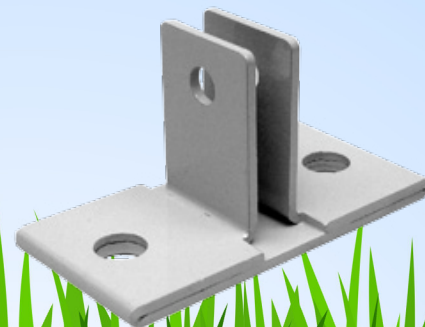

Sign, Graphics, Awning & Marine Canvas Supplies

125 Amaral Street, East Providence, RI 02915
www.nepcosignsupply.com

800-327-7562

401-438-4550 ~ FAX 401-438-1533

Daily Deliveries Throughout
New England and Nearby New York