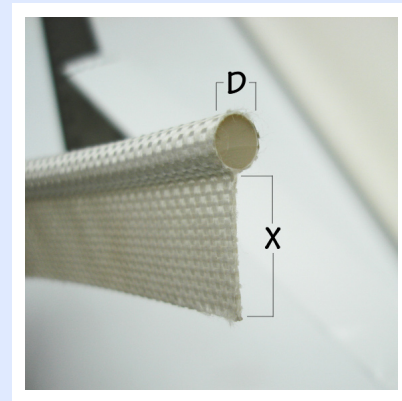

AMERICAN KEDER - "WELDED FLAP" AVAILABLE IN CUT YARDAGE!

**NOW
STOCKING!**

What is Keder "Welded Flap"?

Keder is specifically designed for use in outdoor tensile structures where strength and resistance to elements is crucial. Keder is a unique construction of heavy duty polyester-coated fabric welded to a cord of solid PVC material, resulting in a very strong, flexible and slippery track welting that slides and effortlessly bends and curves.

- Extremely strong and flexible!
- Effortlessly bends and curves with ease!
- Resists most elements that would normally damage regular welded flaps.
- Meets NAFTA requirements for duty free entry into Canada and Mexico.
- Available in 7.5mm or 8.5mm core welded diameters.
- Available in White or Black.
- Available in **110 yds and Cut Yardage!**

Available stocking items from American Keder

SKU	Color	D	X	Length
13.0720.11-CUT	White	7.5	20	Cut Yardage
13.0720.11-ROLL	White	7.5	20	110 yds
13.0722.19-CUT	Black	7.5	22	Cut Yardage
13.0722.19-ROLL	Black	7.5	22	110 yds
13.0820.11-CUT	White	8.5	20	Cut Yardage
13.0820.11-ROLL	White	8.5	20	110 yds
13.0820.19-CUT	Black	8.5	20	Cut Yardage
13.0820.19-ROLL	Black	8.5	20	110 yds

Additional types of Keder is available. Call today for more information!
(All measurements are in Millimeters)

**Sign, Graphics, Awning &
Marine Canvas Supplies**

125 Amarat Street, East Providence, RI 02915
www.nepcosignsupply.com

800-327-7562
401-438-4550 ~ FAX 401-438-1533

Daily Deliveries Throughout
New England and Nearby New York