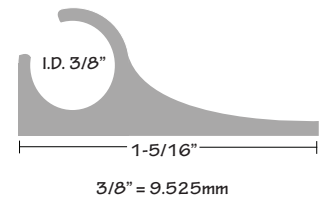

Awning Rail Plastic White

Awning Rail Track - White. Overall length - 8' with 3/8" I.D. Design for use with 8.5mm Keder.

Additional product specifications are available. Call Today!
(Page 4 of 4)

Sign, Graphics, Awning & Marine Canvas Supplies