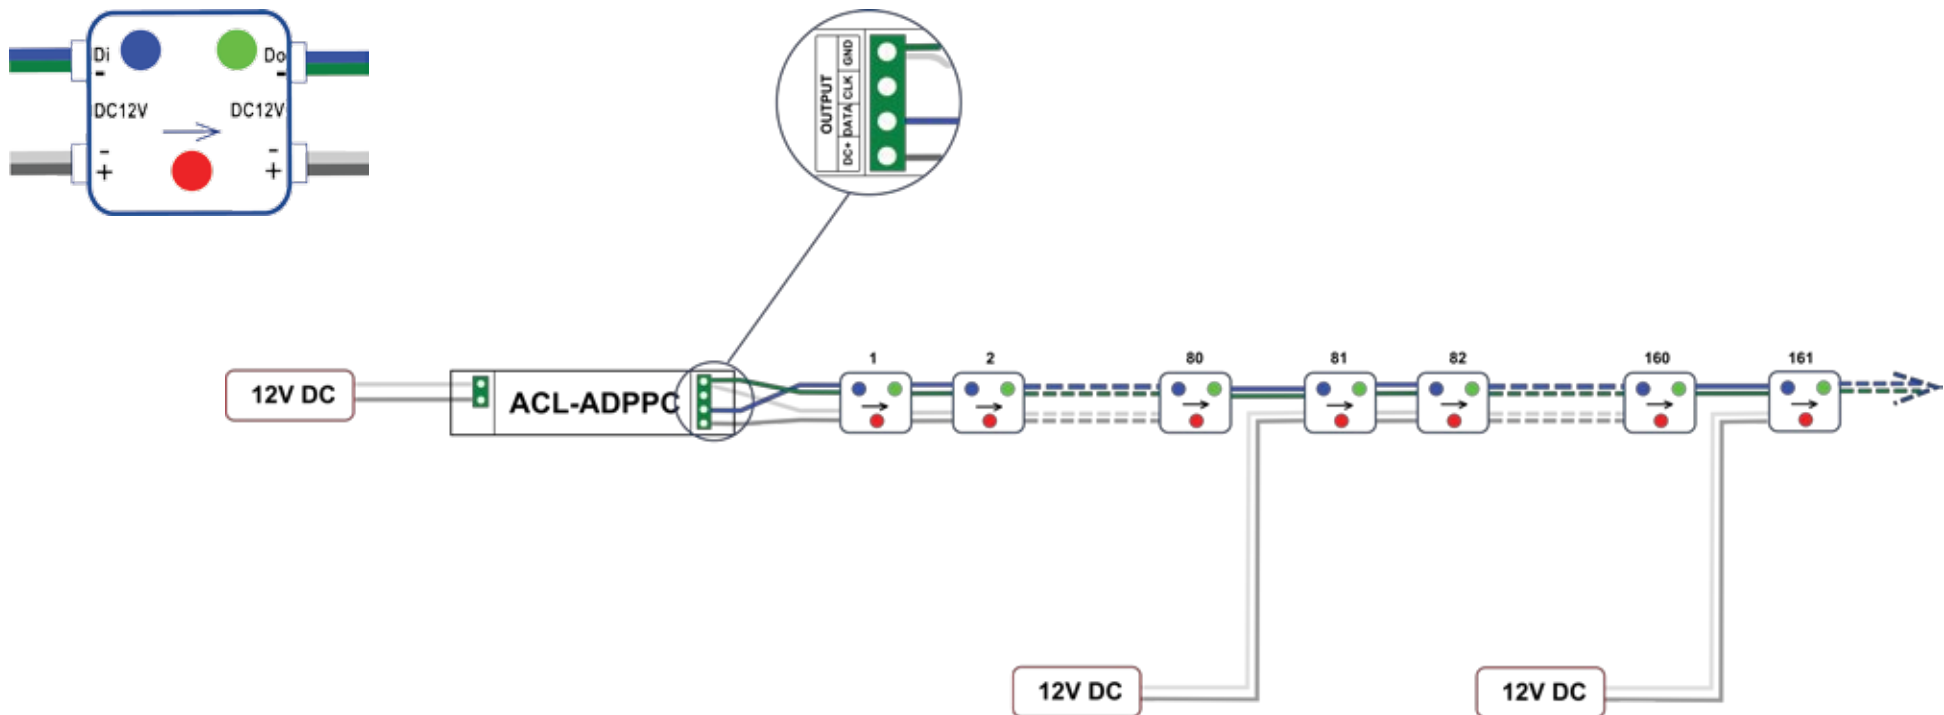

# ColorMix

RGB Lighting Systems

## Wiring Diagram: ACL-ADPPC & ACLW-RGB AD

Each Allanson 60W Power Supply (CV125 series) can run maximum 80 modules.  
Each ACL-ADPPC can run 8-360 modules.