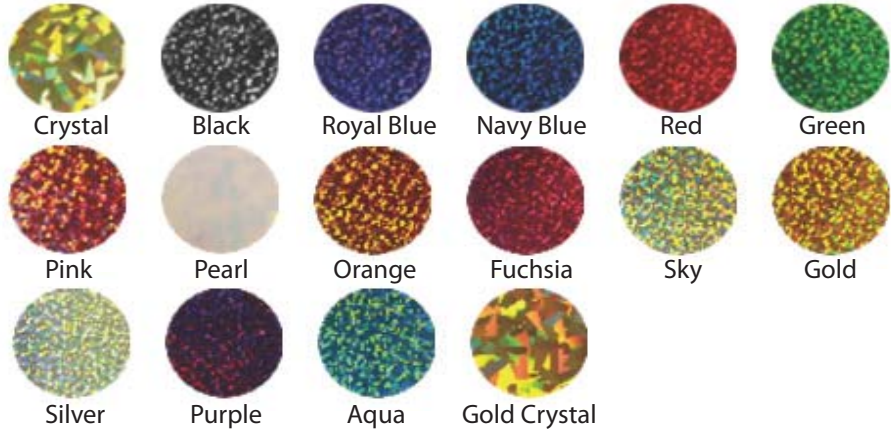

Holographic

Holographic by Siser is a new dimension in heat transfer vinyl. Holographic is available in many special effect colors and finishes that will take your designs to a new level. Love the look of rhinestones but don't want to go through all the hassle? Holographic can be cut to look exactly like rhinestones, without having to go through all the extra work associated with creating rhinestone designs.

Adheres to:

- 100% Cotton
- 100% Polyester
- Poly / Cotton blends
- Leather
- Sublimated polyester

Specifications:

- PET Composition
- Pressure sensitive backing
- Gloss finish
- 4.3 Mil
- Recommended 45°/60° blade
- Layering not recommended

SKU	COLOR	SIZE	PRICE
HG20P5401-5Y	Crystal	20"x5yds	34.00
HG20P5402-5Y	Black	20"x5yds	34.00
HG20P5403-5Y	Royal Blue	20"x5yds	34.00
HG20P5404-5Y	Navy Blue	20"x5yds	34.00
HG20P5405-5Y	Red	20"x5yds	34.00
HG20P5407-5Y	Green	20"x5yds	34.00