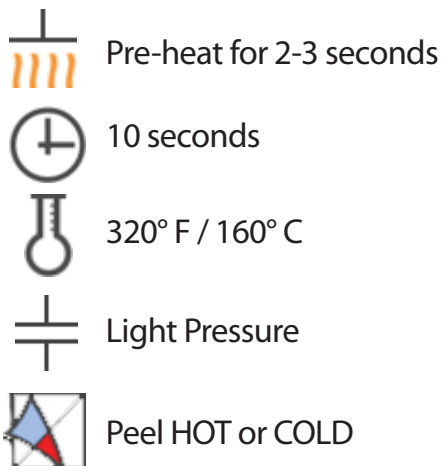

Heat Application: